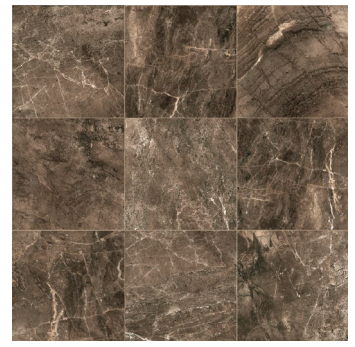

Marble Jet

Marble Jet is the latest trend of a stone look alike with strong veining . This classic marble look has been captured in the latest inkjet technology to bring an impressive range of variation. This tile could be use for light residential and commercial use. Tile comes in matt finish. MADE IN ITALY

Grigio

Almond

Beige

Noce

AVAILABLE SIZES

13x13, 12x24 (Matt finish only)

SBN 4x20