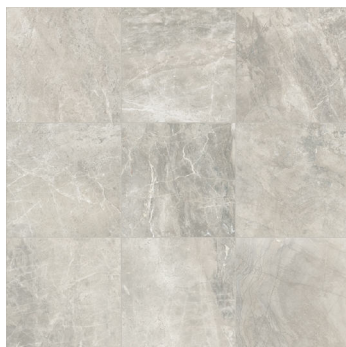

Marble Jet

Marble Jet is the latest trend of a stone look alike with strong veining . This classic marble look has been captured in the latest inkjet technology to bring an impressive range of variation. This tile could be use for light residential and commercial use. Tile comes in matt finish. MADE IN ITALY

Grigio

Almond

Beige

Noce

AVAILABLE SIZES

13x13, 12x24 (Matt finish only)

SBN 4x20