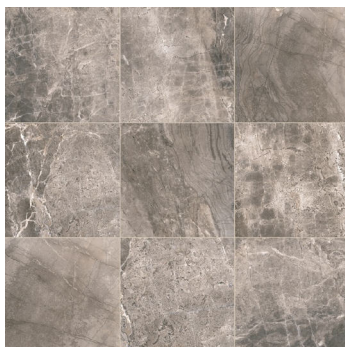

Marble Jet

Marble Jet is the latest trend of a stone look alike with strong veining . This classic marble look has been captured in the latest inkjet technology to bring an impressive range of variation. This tile could be use for light residential and commercial use. Tile comes in matt finish. MADE IN ITALY

Grigio

Almond

Beige

Noce

AVAILABLE SIZES

13x13, 12x24 (Matt finish only)

SBN 4x20