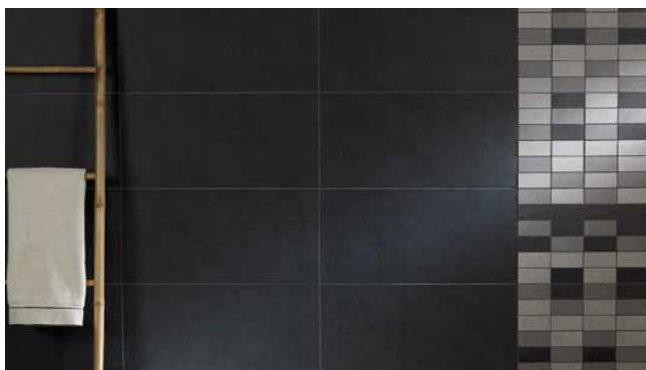

COSMOS GREEN

Cosmos Green is a Porcelain through body with **80% Recycled** commercial rate. This modern look could be used for residential and commercial. It comes in lapato finish /semi-polish and matt finish. MADE IN EUROPE

	BLACK		1x4 mosiac 11-7/8x11-7/8
	BEIGE		
	GRIS		
	STEEL		
	MOCA		
	LATTE		
	Mosaic Gris		Mosaic Moca
12- 1/4 x 24-1/8		12 1/4 x 24-1/8	
	LINK MOCA		LINK GRIS
11-7/8x11-7/8		1-7/8x11-7/8	
			BATISCOPA/BN
		19-2/3x3-1/8	

AVAILABLE SIZES

12x24, 20x20, 20x40 (Matt finish only)

20x20, 20x40 (Lapato /semi polish finish only)